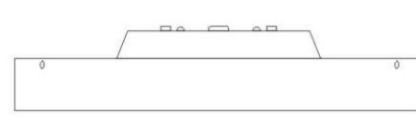

PHYSICAL

Shape: Round
Diameter (mm): 370
Diameter (in): 14 1/2
Height (mm): 76
Height (in): 3
Weight (kg): 3.6
Weight (lbs): 8
Diffuser: White Acid-etched Satin Opal Glass
Fixture Finish: SST
Fixture Material: Glass / Aluminum

LED

OPTICAL

RATINGS AND CERTIFICATIONS

Certified By: CSA Certified to UL and CSA Standards
IP rating: IP20

370mm 14 9/16"

76mm 3"

D92071

PROJECT	_____
TYPE	_____
NOTES	_____
QUANTITY	_____
DATE	_____

GENERAL

Series: Inoxx
Brand: Milan
Division: Design
Mounting Type: Surface
Mounting Location: Ceiling
Subcategory: Ambient

PHYSICAL

Shape: Round
Diameter (mm): 500
Diameter (in): 19 1/4
Height (mm): 76
Height (in): 3
Weight (kg): 4.5
Weight (lbs): 10
Diffuser: White Acid-etched Satin Opal Glass
Fixture Finish: SST
Fixture Material: Glass / Aluminum